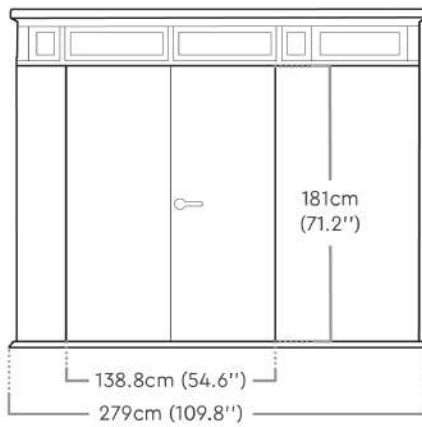

CORTINA™ 9X7 | Dimensions

Interior Dimensions:

264cm W x 201cm D x 219.5cm H
103.9in W x 79in D x 86.4in H