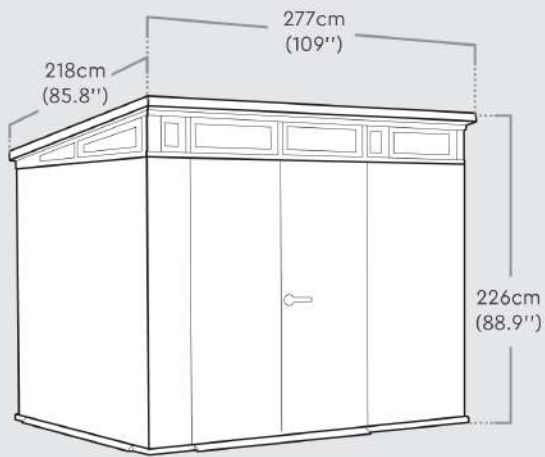

CORTINA™ 9X7 | Dimensions

Interior Dimensions:

264cm W x 201cm D x 219.5cm H
103.9in W x 79in D x 86.4in H