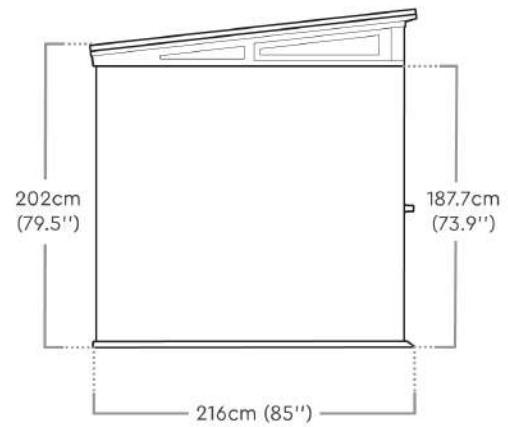

CORTINA™ 9X7 | Dimensions

Interior Dimensions:

264cm W x 201cm D x 219.5cm H
103.9in W x 79in D x 86.4in H