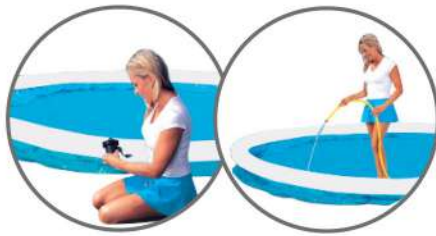

FAST SET™

INNOVATIONS, TECHNOLOGIES AND MATERIALS

Bestway

FAST SET™

- Self-supporting
- Inflatable top ring
- No tools required
- Easy to assemble

Puncture
resistant liner

DURAPLUS™

This 3-layer, sturdy material blends PVC and mesh to create a **durable material** which ensures higher **resistance** and **stability**